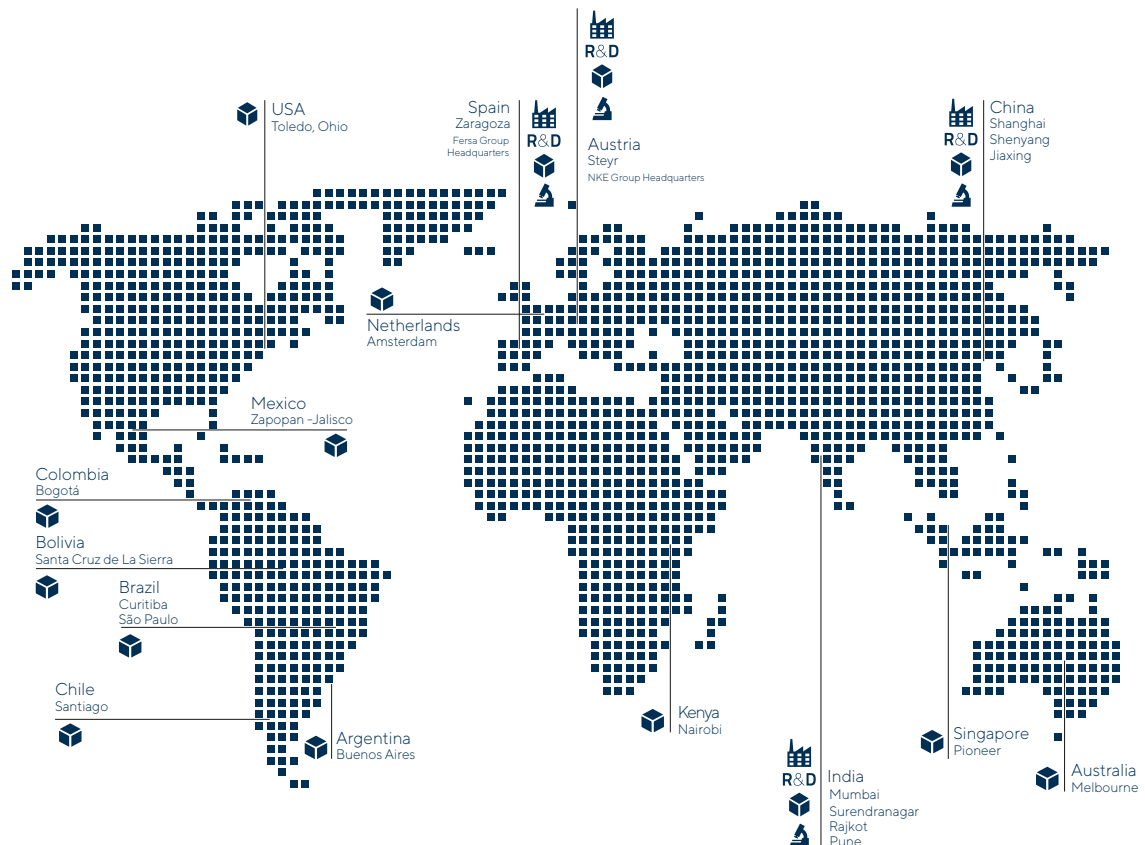

## Regional team service

Dedicated customer and engineering support at Brazil, USA, India, and Europe.

## In house bearing production

Automatic assembly line - Under installation.

# Global presence

In the right place at the right time.

Local presence in more than 100 countries.

# Excellence beyond bearings

Spain | Austria | China | India | USA | Brazil | Mexico | Colombia  
Chile | Bolivia | Argentina | Netherlands | Australia | Kenya

[fersa.com](https://fersa.com)

BRO.FHD.SCANIA\_EN 88310040101000